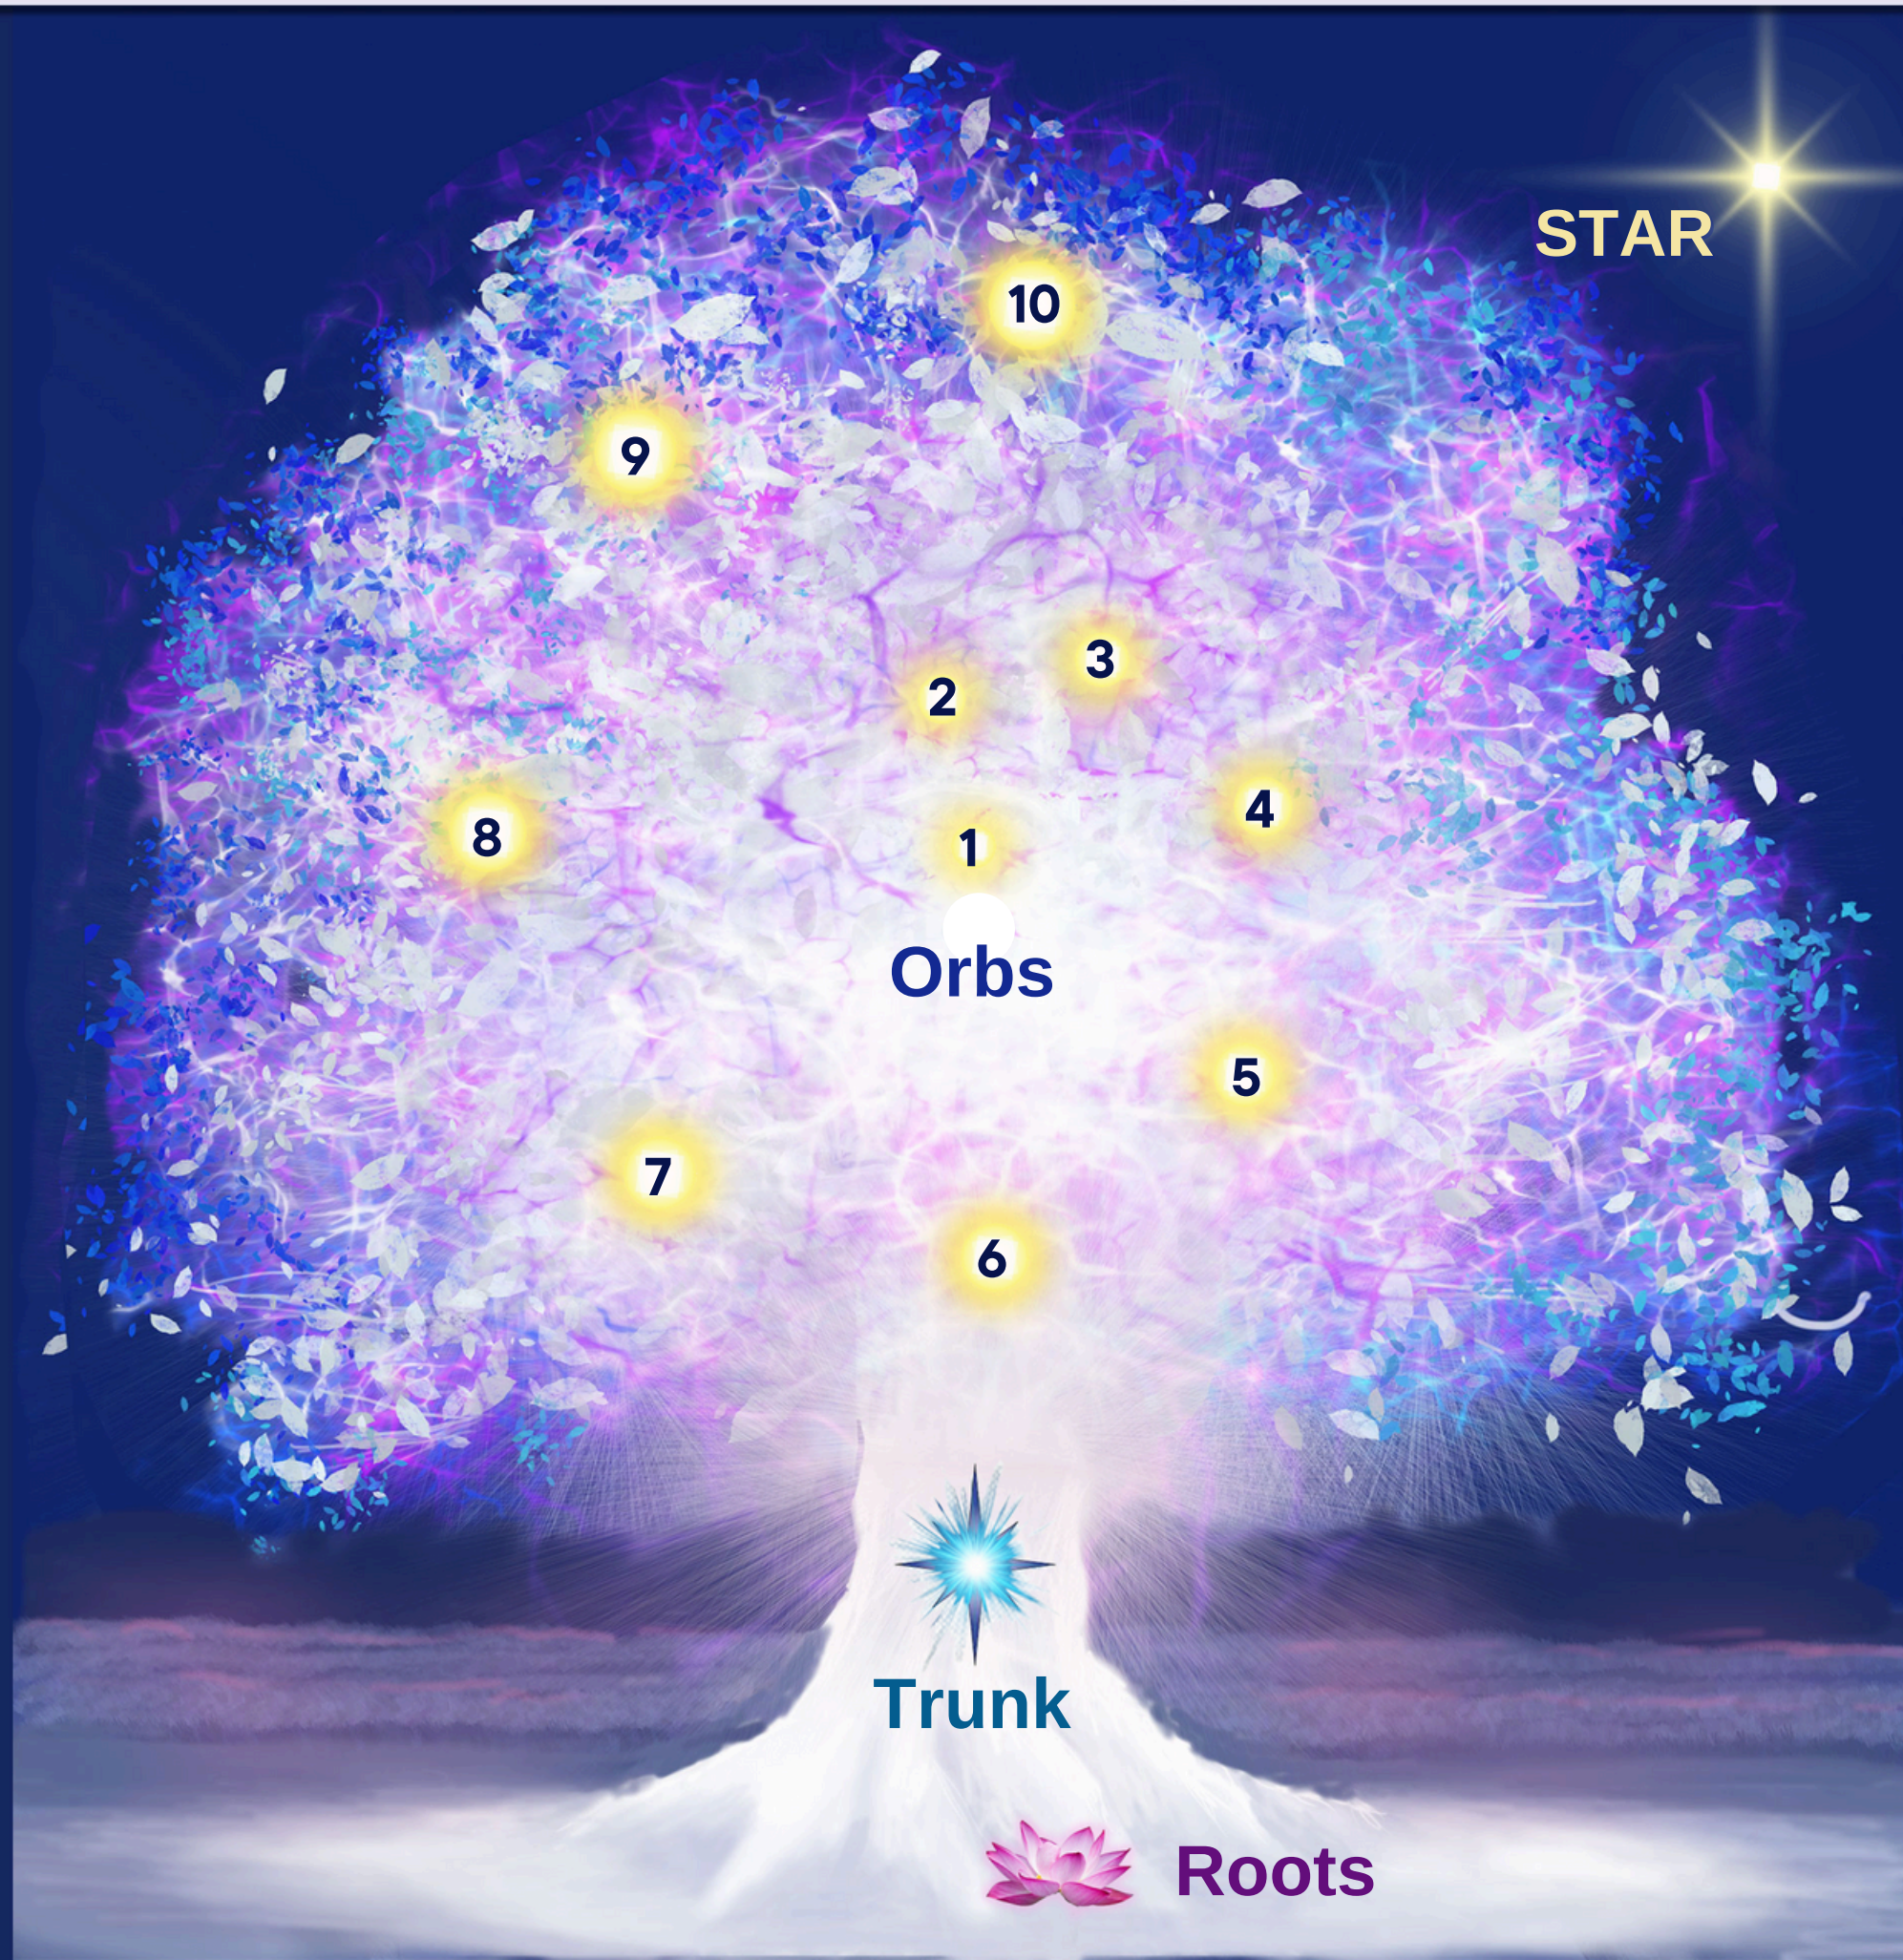

Navigating the Tree of Light

To begin the journey, click first on the **ROOTS** icon which shows the life experiences of group members.

Proceed upward and click on the **TRUNK** icon, which displays illuminating excerpts from Letters of Guidance received from Spiritual Elders (2019-2021).

Now climb to the **SPIRAL OF 10 ORBS**. Click on the central orb (number 1) and follow the spiral through 10 stages of the soul's journey.

Finally, click on the **STAR**, the Source of Light above the tree. Here you will find words from Spiritual Elders about entering the Age of Light.

Orb 1 - AWAKENING:
Awakening to a Greater Reality

Orb 2 - PURIFICATION:
Purifying the Lower Self to Reveal the Soul

Orb 3 - SOUL IDENTITY:
Recognizing the True Self

Orb 4 - SPIRITUAL GUIDANCE:
The Impact of Higher Guidance